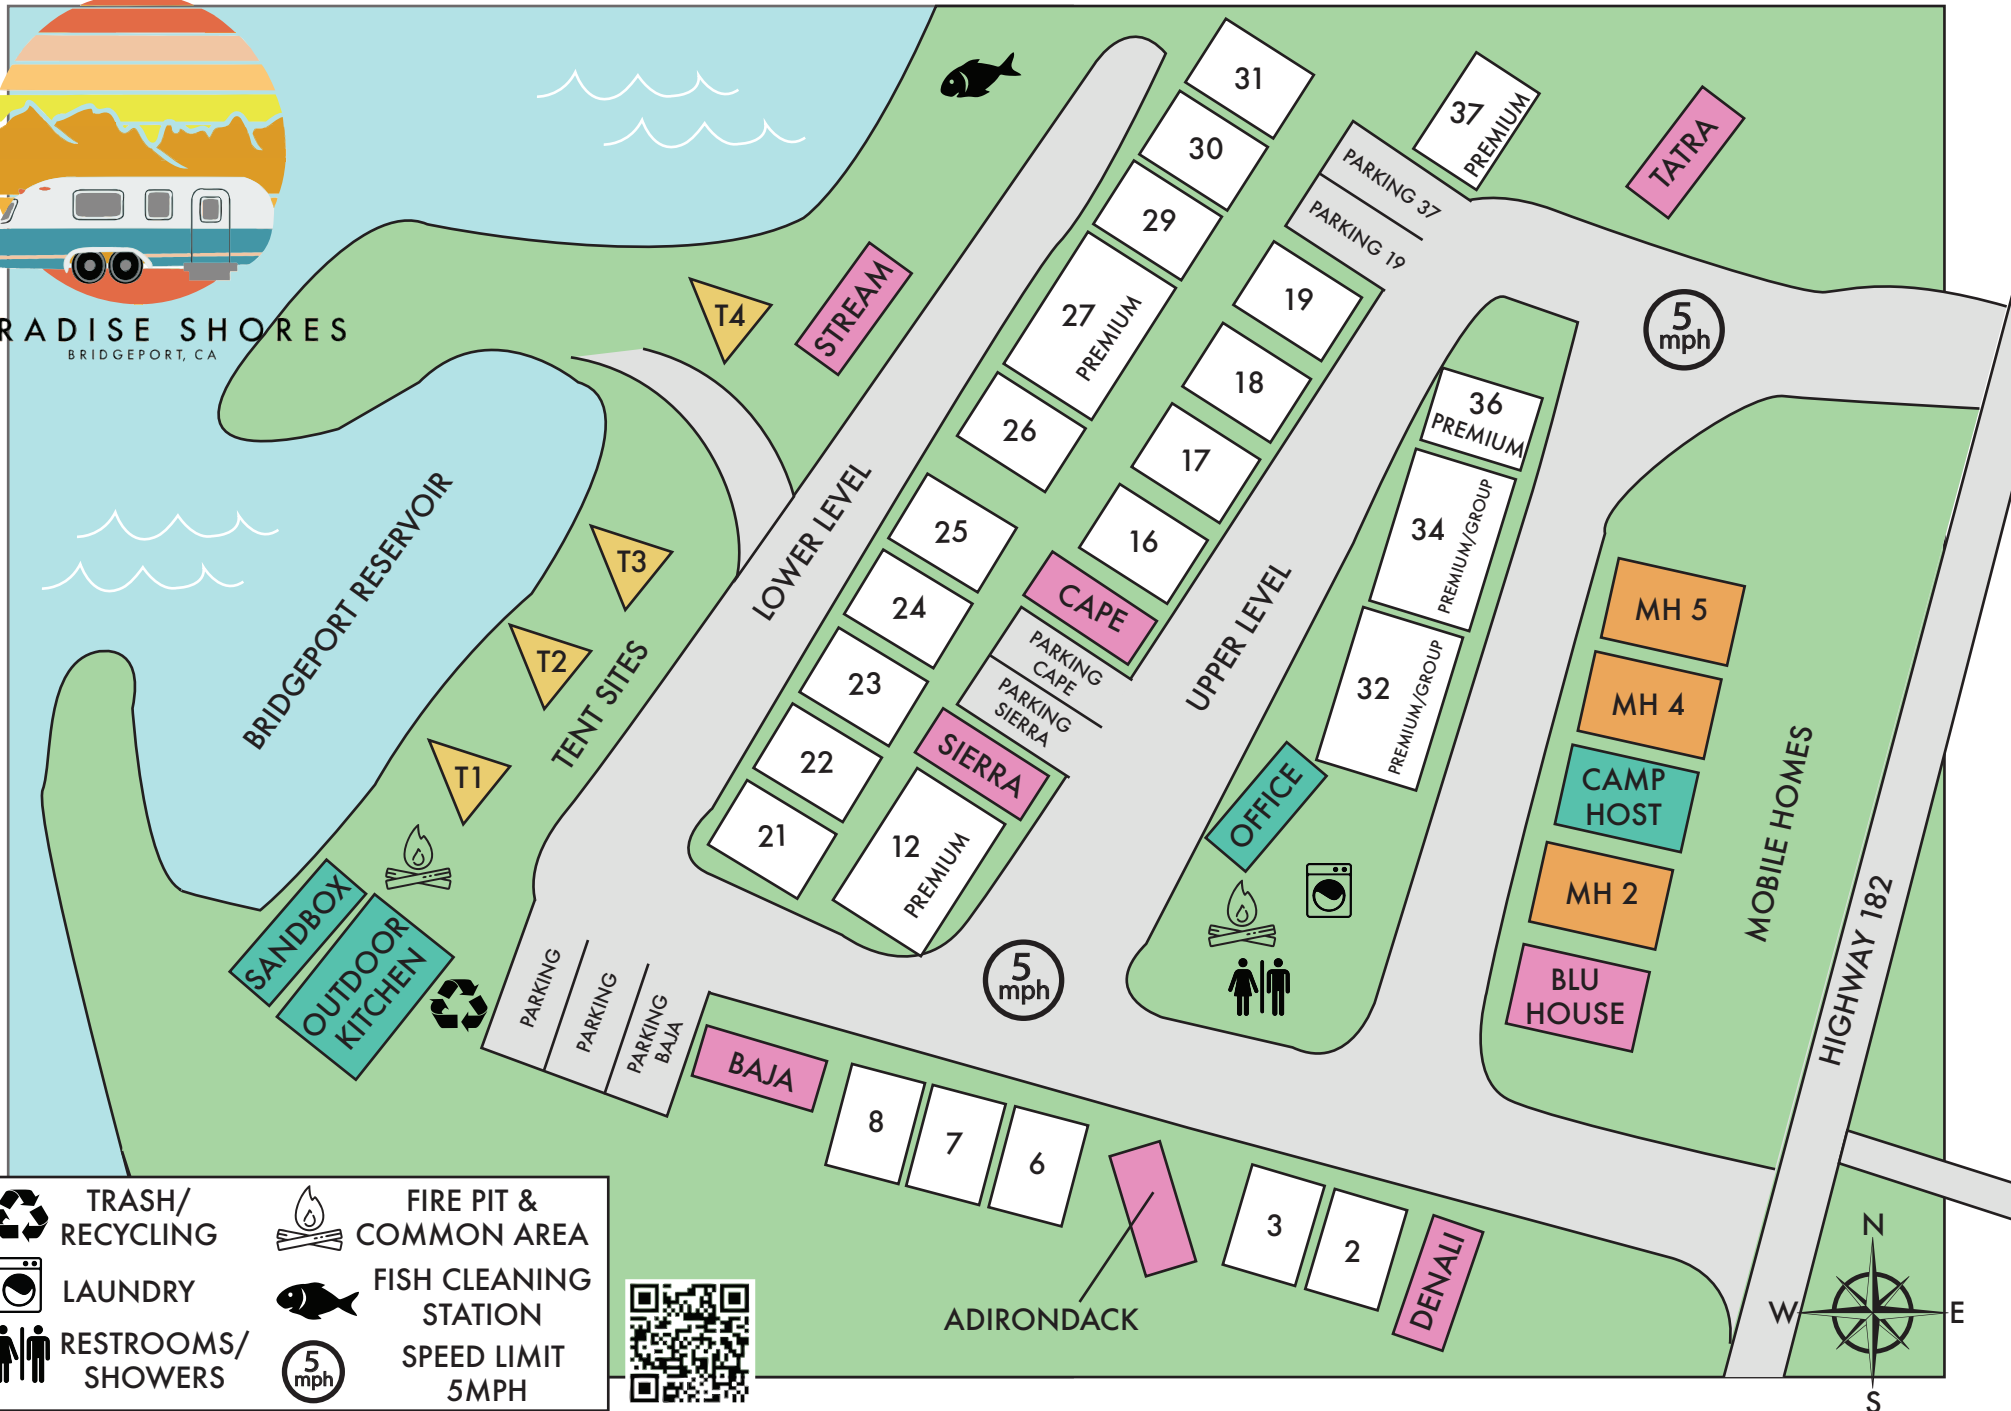

PARADISE SHORES  
BRIDGEPORT, CA

	TRASH/RECYCLING		FIRE PIT & COMMON AREA
	LAUNDRY		FISH CLEANING STATION
	RESTROOMS/SHOWERS		SPEED LIMIT 5MPH