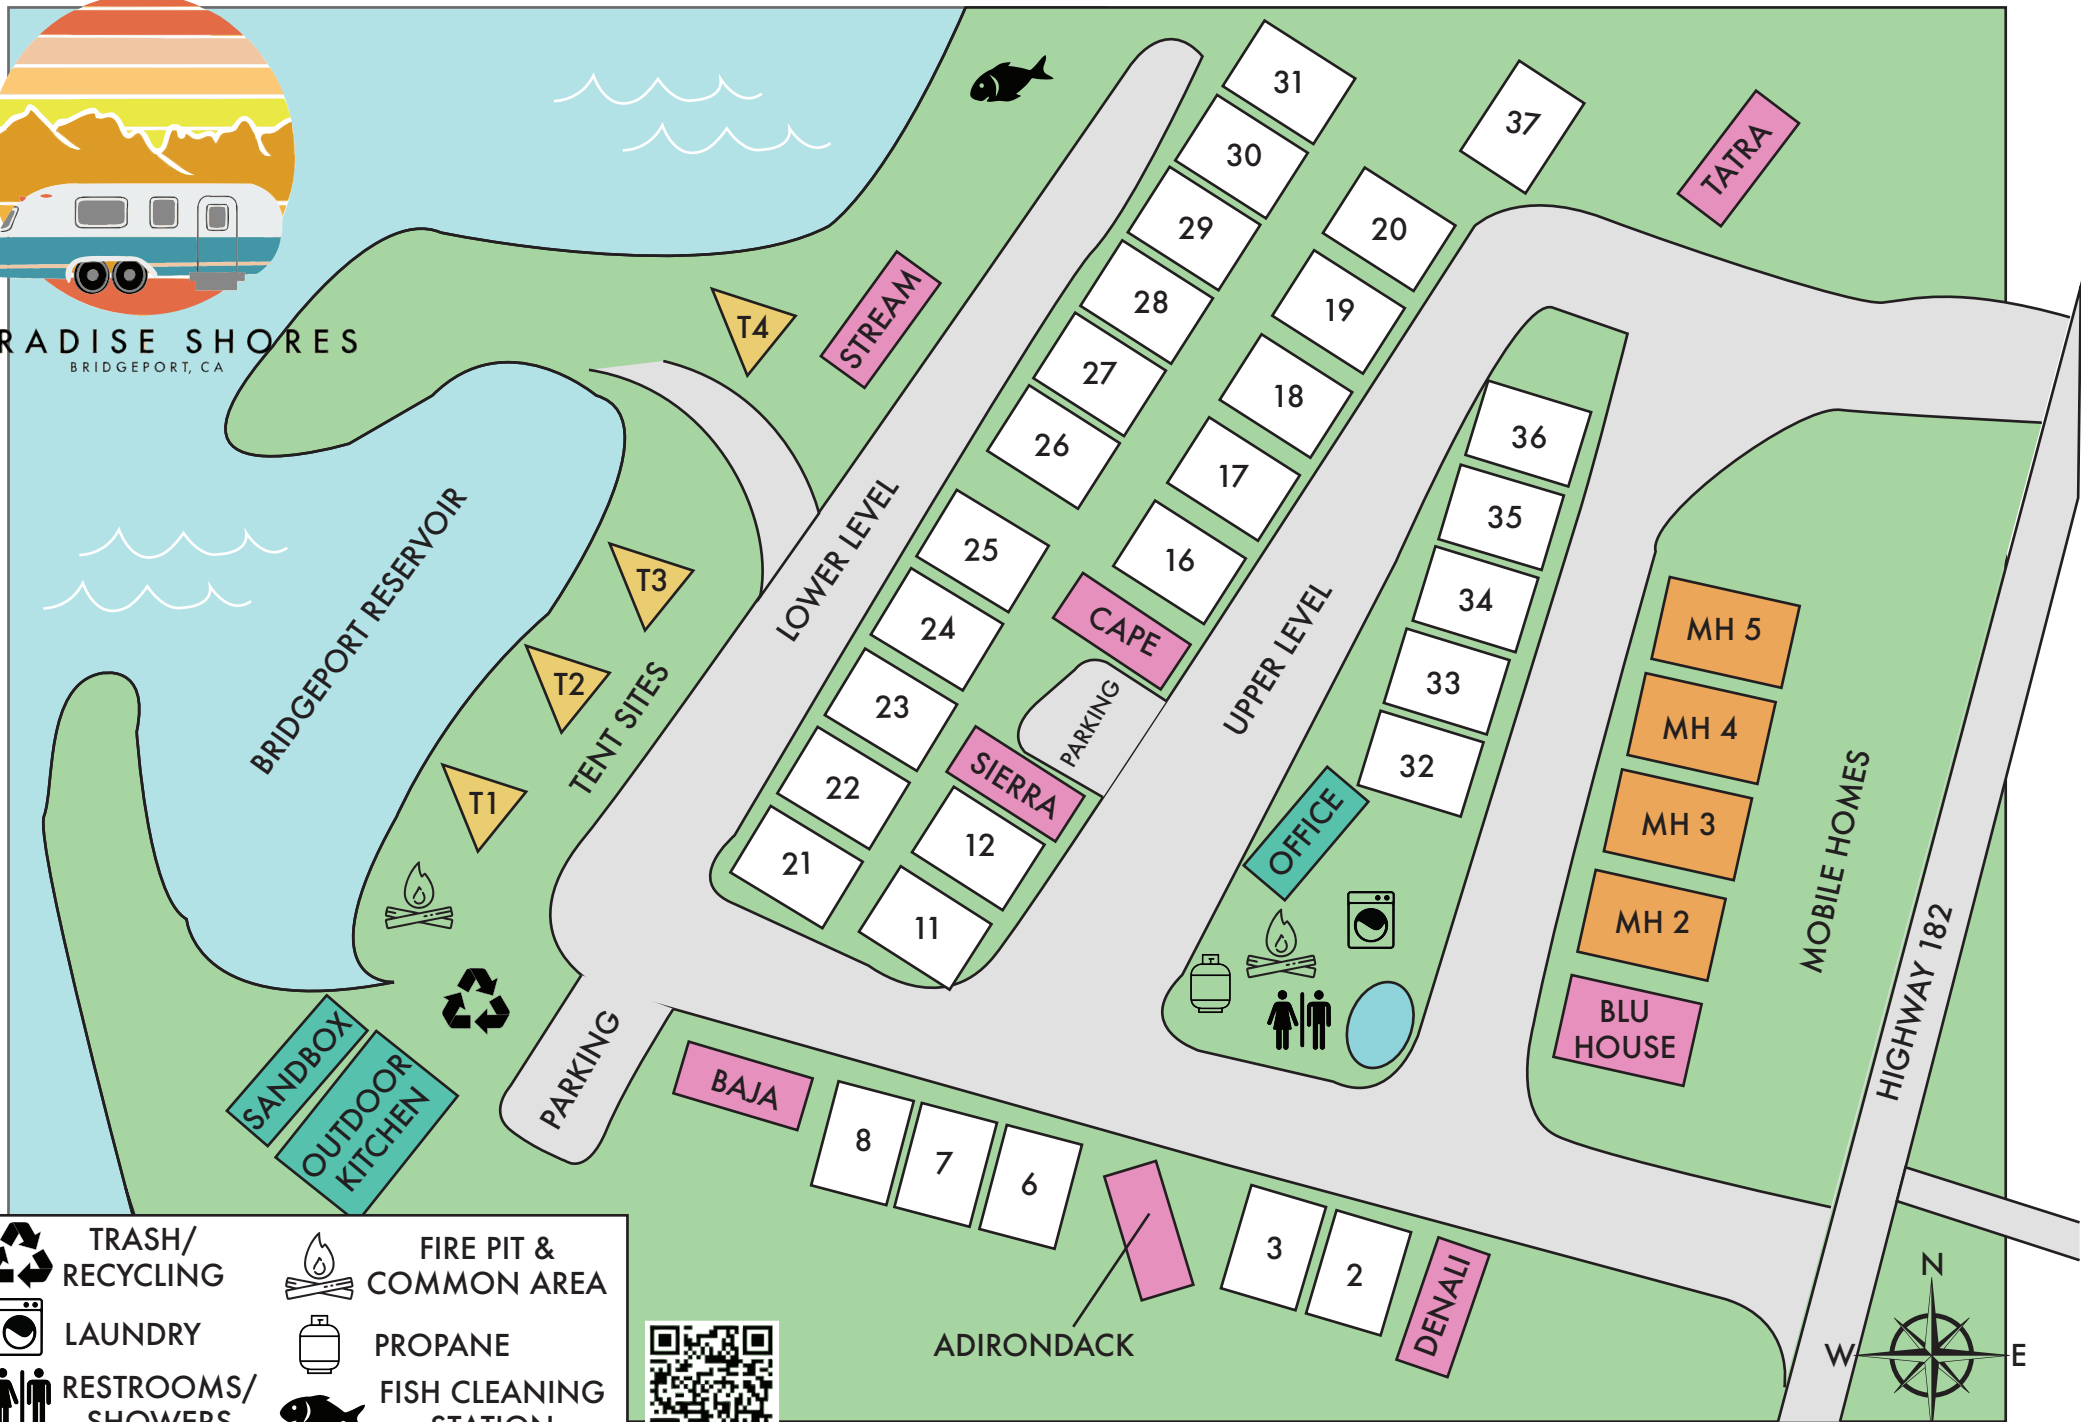

PARADISE SHORES
BRIDGEPORT, CA

	TRASH/RECYCLING		FIRE PIT & COMMON AREA
	LAUNDRY		PROPANE
	RESTROOMS/SHOWERS		FISH CLEANING STATION